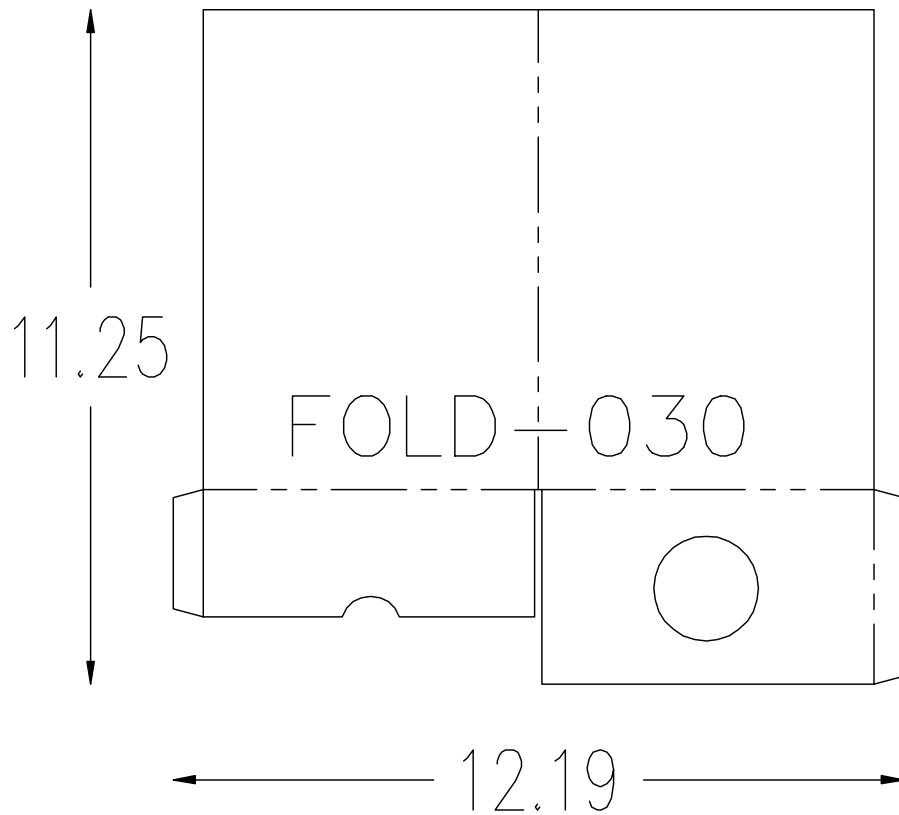

# FOLDER/GLUER PRODUCTION FORMATS

FINISHED:  
9 X 4

FINISHED: 12 X 8.88

FINISHED: 8.13 X 5.59

FINISHED: 12 X 9

FINISHED: 12.13 X 9.06

FINISHED: 11.88 X 10.19

FINISHED: 9 X 12

FINISHED: 4.25 X 9

FINISHED:  
5 X 5

FINISHED:  
3 X 4

FINISHED: 11.5 X 9.31

FINISHED: 8.94 X 6

FINISHED:  
11.78 X 9.56

FINISHED: 12 X 9.53

FINISHED: 7.25 X 5.5

FINISHED: 8 X 5.59

FINISHED: 12 X 6

FINISHED: 11.38 X 7.38

FINISHED: 12 X 9

FINISHED: 11 X 7

FINISHED: 12 X 9.31

FINISHED: 12 X 18.63

FINISHED: 12 X 9

4.94 X 1.63

FINISHED: 12 X 9.5

FINISHED: 16.19 X 13.22

FINISHED:  
10.44 X 5.06

FINISHED:  
10 X 5

FINISHED: 14.09 X 11.34

FINISHED: 11.66 X 9.88

FINISHED: 16.06 X 9.81