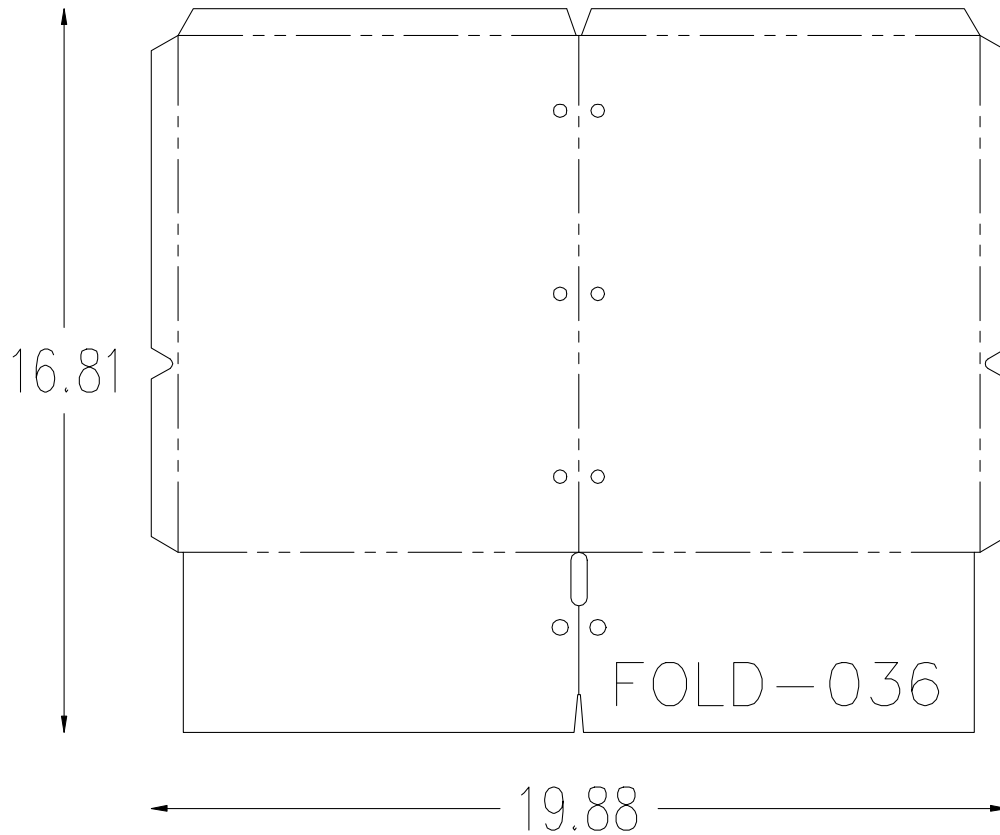

# FOLDER/GLUER PRODUCTION FORMATS

FINISHED:  
9 X 4

FINISHED: 12 X 8.88

FINISHED: 8.13 X 5.59

FINISHED: 12 X 9

FINISHED: 12.13 X 9.06

FINISHED: 11.88 X 10.19

FINISHED: 9 X 12

FINISHED: 8 X 5.59

FINISHED: 12 X 6

FINISHED: 11.38 X 7.38

FINISHED: 12 X 9

FINISHED: 11 X 7

FINISHED: 12 X 9.31

FINISHED: 12 X 18.63

FINISHED: 12 X 9

FINISHED: 12.47 X 9.5

FINISHED: 12.5X 18.88

FINISHED: 11.75 X 9.44

FINISHED: 24.5 X 9.66

FINISHED: 18.63 X 12

FINISHED: 10.68 X 12.5

FINISHED:  
14.41 X 5

FINISHED:  
8.25 X 3.88

FINISHED: 11.69 X 16.5

FINISHED: 17.74 X 13.19

FINISHED:

5.81 X 8.44

FINISHED:  
8.25 X 3.13

FINISHED:  
6.5 X 3.44

FINISHED:  
4 X 7.5

FINISHED:  
9.91 X 4.88