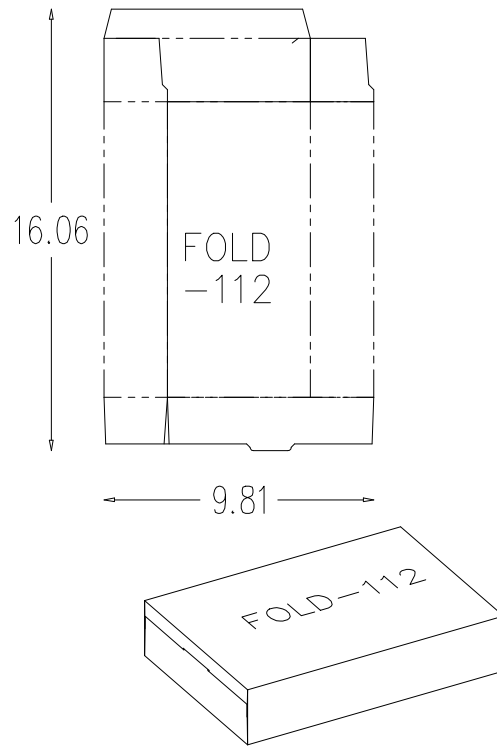

# FOLDER/GLUER PRODUCTION FORMATS

FINISHED:  
9 X 4

FINISHED: 12 X 8.88

FINISHED: 8.13 X 5.59

FINISHED: 12 X 9

FINISHED: 12.13 X 9.06

FINISHED: 11.88 X 10.19

FINISHED: 9 X 12

FINISHED: 6.44 X 10

FINISHED: 8 X 5.56

FINISHED: 12.05 X 10

FINISHED:  
6.13 X 7.5

FINISHED: 12 X 4.5

FINISHED: 6.63 X 8.5

FINISHED:  
10.25 X 10.88

FINISHED:  
6.25 X 5.5

FINISHED: 20.38 X 12.59

FINISHED:  
5.13 X 15.63

FINISHED:  
15.63 X 5

FINISHED:  
39.69 X 10.75

FINISHED: 5 X 15.25

FINISHED:  
6.44 X 10.5

FINISHED: 11.5 X 9.25

FINISHED:

4.94 X 1.63

FINISHED: 12 X 9.5

FINISHED: 16.19 X 13.22

FINISHED:  
10.44 X 5.06

FINISHED:  
10 X 5

FINISHED: 14.09 X 11.34

FINISHED: 11.66 X 9.88

FINISHED: 16.06 X 9.81