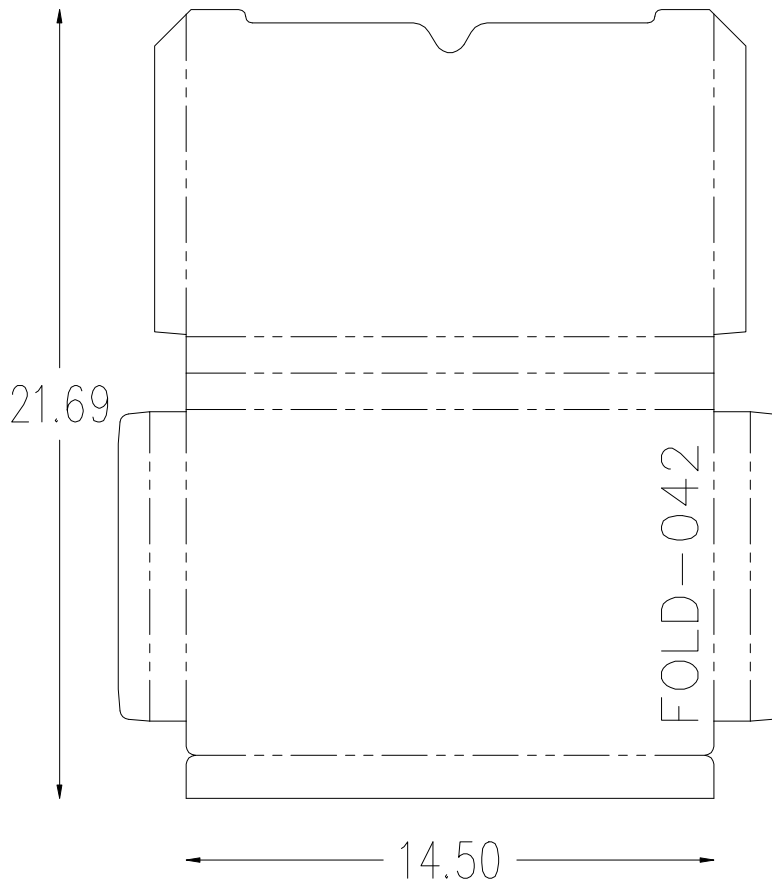

# FOLDER/GLUER PRODUCTION FORMATS

FINISHED:  
9 X 4

FINISHED: 12 X 8.88

FINISHED: 8.13 X 5.59

FINISHED: 12 X 9

FINISHED: 12.13 X 9.06

FINISHED: 11.88 X 10.19

FINISHED: 9 X 12

FINISHED: 12.47 X 9.5

FINISHED: 12.5X 18.88

FINISHED: 11.75 X 9.44

FINISHED: 24.5 X 9.66

FINISHED: 18.63 X 12

FINISHED: 10.68 X 12.5

FINISHED:  
14.41 X 5

FINISHED:  
8.25 X 3.88

FINISHED: 11.69 X 16.5

FINISHED: 17.74 X 13.19

FINISHED:

5.81 X 8.44

FINISHED:  
8.25 X 3.13

FINISHED:  
6.5 X 3.44

FINISHED:  
4 X 7.5

FINISHED:  
9.91 X 4.88

FINISHED:  
9.91 X 4.88

FINISHED: 22.5 X 5.94

FINISHED: 15.94 X 9.56

FINISHED:  
9.06 X 5.13

FINISHED: 24.88 X 12.63

FINISHED: 13 X 9.38

FINISHED:  
10.88 X 5.94

FINISHED: 7.94 X 7.94