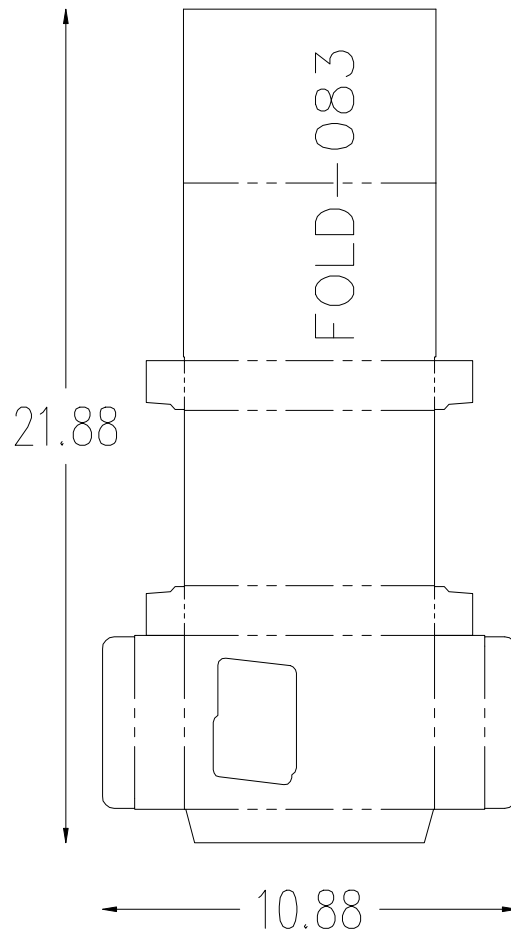

# FOLDER/GLUER PRODUCTION FORMATS

FINISHED:  
9 X 4

FINISHED: 12 X 8.88

FINISHED: 8.13 X 5.59

FINISHED: 12 X 9

FINISHED: 12.13 X 9.06

FINISHED: 11.88 X 10.19

FINISHED: 9 X 12

FINISHED: 11.69 X 16.5

FINISHED: 17.74 X 13.19

FINISHED:

5.81 X 8.44

FINISHED:  
8.25 X 3.13

FINISHED:  
6.5 X 3.44

FINISHED:  
4 X 7.5

FINISHED:  
9.91 X 4.88

FINISHED:  
9.91 X 4.88

FINISHED: 22.5 X 5.94

FINISHED: 15.94 X 9.56

FINISHED:  
9.06 X 5.13

FINISHED: 24.88 X 12.63

FINISHED: 13 X 9.38

FINISHED:  
10.88 X 5.94

FINISHED: 7.94 X 7.94

FINISHED: 6.44 X 10

FINISHED: 8 X 5.56

FINISHED: 12.05 X 10

FINISHED:  
6.13 X 7.5

FINISHED: 12 X 4.5

FINISHED: 6.63 X 8.5

FINISHED:  
10.25 X 10.88

FINISHED:  
6.25 X 5.5