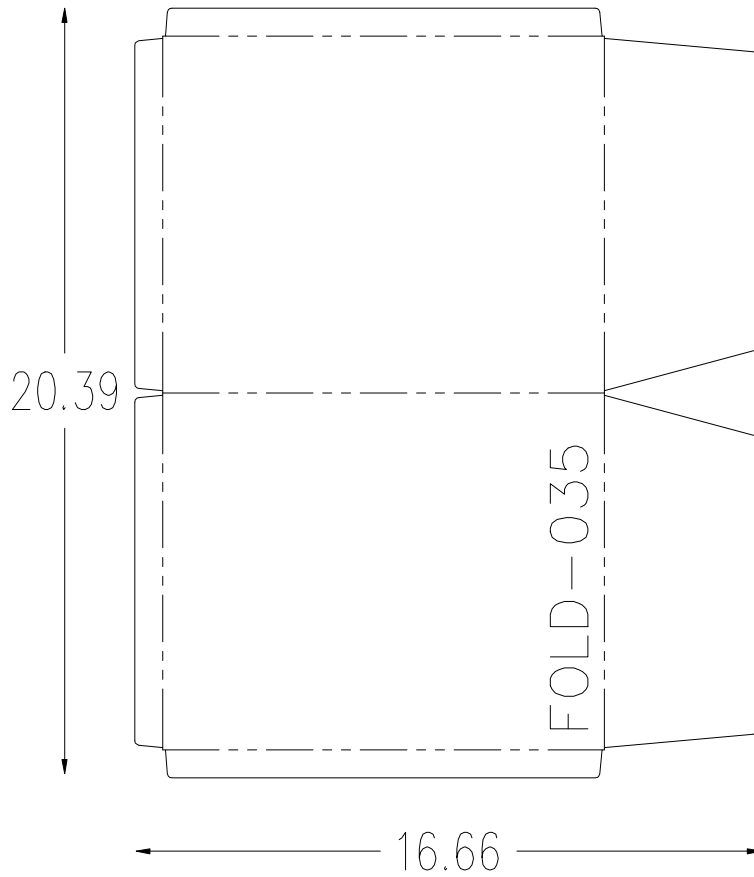

# FOLDER/GLUER PRODUCTION FORMATS

FINISHED:  
9 X 4

FINISHED: 12 X 8.88

FINISHED: 8.13 X 5.59

FINISHED: 12 X 9

FINISHED: 12.13 X 9.06

FINISHED: 11.88 X 10.19

FINISHED: 9 X 12

FINISHED: 12.47 X 9.5

FINISHED: 12.5X 18.88

FINISHED: 11.75 X 9.44

FINISHED: 24.5 X 9.66

FINISHED: 18.63 X 12

FINISHED: 10.68 X 12.5

FINISHED:  
14.41 X 5

FINISHED:  
8.25 X 3.88

FINISHED: 11.69 X 16.5

FINISHED: 17.74 X 13.19

FINISHED:

5.81 X 8.44

FINISHED:  
8.25 X 3.13

FINISHED:  
6.5 X 3.44

FINISHED:  
4 X 7.5

FINISHED:  
9.91 X 4.88

FINISHED:  
9.91 X 4.88

FINISHED: 22.5 X 5.94

FINISHED: 15.94 X 9.56

FINISHED:  
9.06 X 5.13

FINISHED: 24.88 X 12.63

FINISHED: 13 X 9.38

FINISHED:  
10.88 X 5.94

FINISHED: 7.94 X 7.94