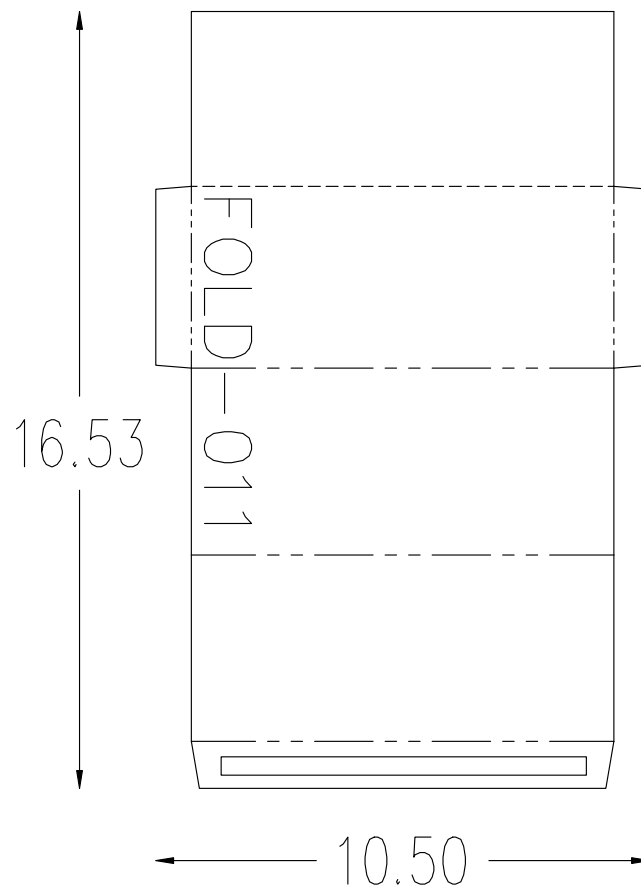

# FOLDER/GLUER PRODUCTION FORMATS

FINISHED:  
9 X 4

FINISHED: 12 X 8.88

FINISHED: 8.13 X 5.59

FINISHED: 12 X 9

FINISHED: 12.13 X 9.06

FINISHED: 11.88 X 10.19

FINISHED: 9 X 12

FINISHED: 4.97 X 9

FINISHED:  
11 X 6.9

FINISHED:  
8.50 X 8.06

FINISHED: 8.69 X 8.69

FINISHED:  
4.16 X 7.66

FINISHED: 14.5 X 17.5

FINISHED: 9 X 6

FINISHED:  
5.56 X 5

FINISHED: 8 X 5.59

FINISHED: 12 X 6

FINISHED: 11.38 X 7.38

FINISHED: 12 X 9

FINISHED: 11 X 7

FINISHED: 12 X 9.31

FINISHED: 12 X 18.63

FINISHED: 12 X 9

4.94 X 1.63

FINISHED: 12 X 9.5

FINISHED: 16.19 X 13.22

FINISHED:  
10.44 X 5.06

FINISHED:  
10 X 5

FINISHED: 14.09 X 11.34

FINISHED: 11.66 X 9.88

FINISHED: 16.06 X 9.81