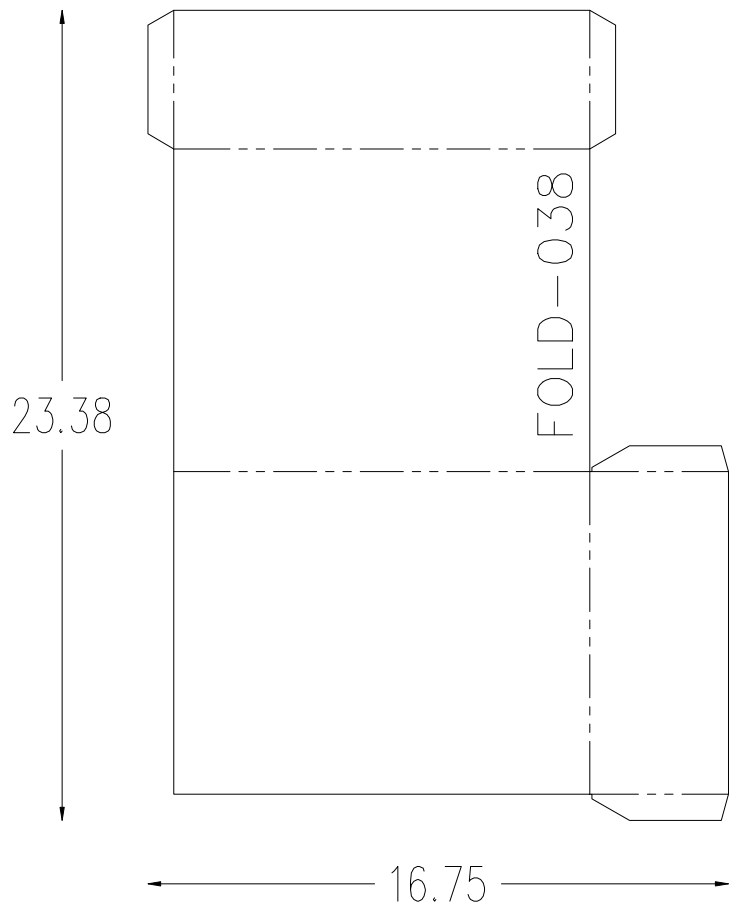

# FOLDER/GLUER PRODUCTION FORMATS

FINISHED:  
9 X 4

FINISHED: 12 X 8.88

FINISHED: 8.13 X 5.59

FINISHED: 12 X 9

FINISHED: 12.13 X 9.06

FINISHED: 11.88 X 10.19

FINISHED: 9 X 12

FINISHED: 8 X 5.59

FINISHED: 12 X 6

FINISHED: 11.38 X 7.38

FINISHED: 12 X 9

FINISHED: 11 X 7

FINISHED: 12 X 9.31

FINISHED: 12 X 18.63

FINISHED: 12 X 9

FINISHED: 12.47 X 9.5

FINISHED: 12.5X 18.88

FINISHED: 11.75 X 9.44

FINISHED: 24.5 X 9.66

FINISHED: 18.63 X 12

FINISHED: 10.68 X 12.5

FINISHED:  
14.41 X 5

FINISHED:  
8.25 X 3.88

FINISHED: 11.69 X 16.5

FINISHED: 17.74 X 13.19

FINISHED:

5.81 X 8.44

FINISHED:  
8.25 X 3.13

FINISHED:  
6.5 X 3.44

FINISHED:  
4 X 7.5

FINISHED:  
9.91 X 4.88