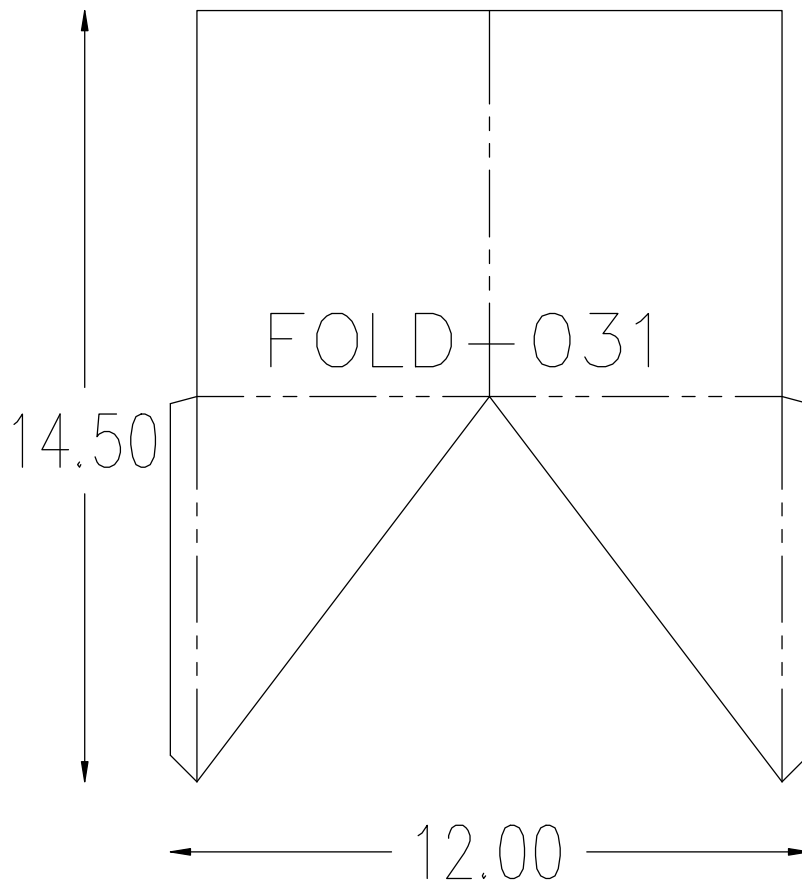

# FOLDER/GLUER PRODUCTION FORMATS

FINISHED:  
9 X 4

FINISHED: 12 X 8.88

FINISHED: 8.13 X 5.59

FINISHED: 12 X 9

FINISHED: 12.13 X 9.06

FINISHED: 11.88 X 10.19

FINISHED: 9 X 12

FINISHED: 4.97 X 9

FINISHED:  
11 X 6.9

FINISHED:  
8.50 X 8.06

FINISHED: 8.69 X 8.69

FINISHED:  
4.16 X 7.66

FINISHED: 14.5 X 17.5

FINISHED: 9 X 6

FINISHED:  
5.56 X 5

FINISHED: 4.25 X 9

FINISHED:  
5 X 5

FINISHED:  
3 X 4

FINISHED: 11.5 X 9.31

FINISHED: 8.94 X 6

FINISHED:  
11.78 X 9.56

FINISHED: 12 X 9.53

FINISHED: 7.25 X 5.5

FINISHED: 8 X 5.59

FINISHED: 12 X 6

FINISHED: 11.38 X 7.38

FINISHED: 12 X 9

FINISHED: 11 X 7

FINISHED: 12 X 9.31

FINISHED: 12 X 18.63

FINISHED: 12 X 9