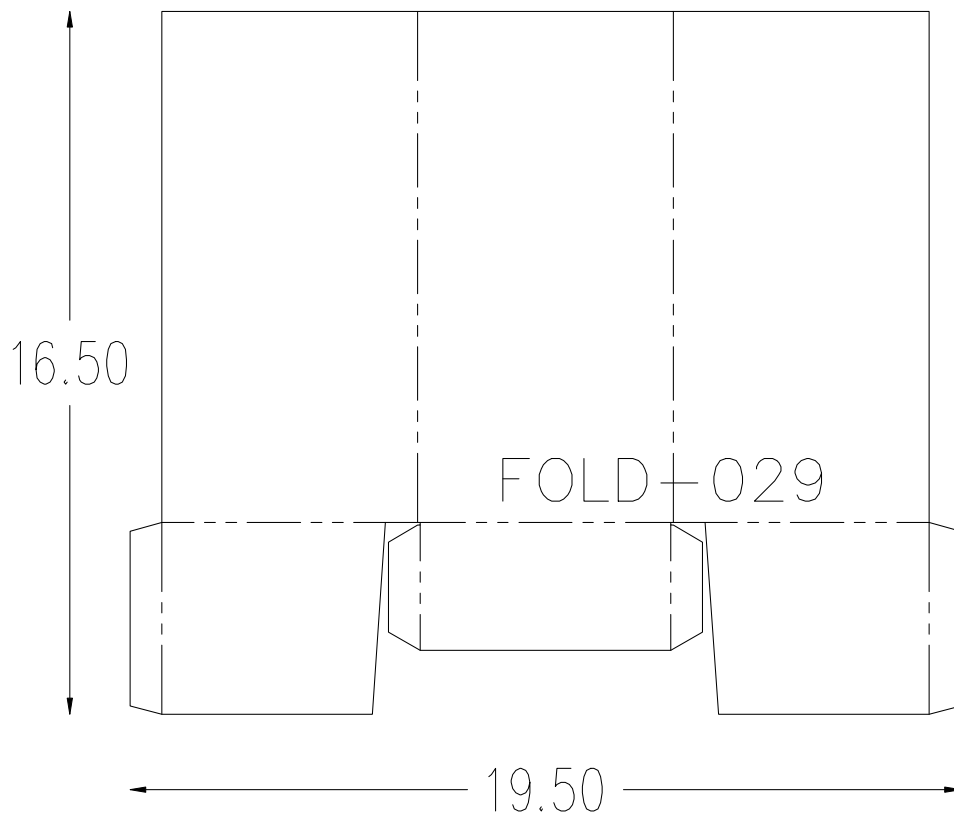

# FOLDER/GLUER PRODUCTION FORMATS

FINISHED:  
9 X 4

FINISHED: 12 X 8.88

FINISHED: 8.13 X 5.59

FINISHED: 12 X 9

FINISHED: 12.13 X 9.06

FINISHED: 11.88 X 10.19

FINISHED: 9 X 12

FINISHED: 4.97 X 9

FINISHED:  
11 X 6.9

FINISHED:  
8.50 X 8.06

FINISHED: 8.69 X 8.69

FINISHED:  
4.16 X 7.66

FINISHED: 14.5 X 17.5

FINISHED: 9 X 6

FINISHED:  
5.56 X 5

FINISHED: 4.25 X 9

FINISHED:  
5 X 5

FINISHED:  
3 X 4

FINISHED: 11.5 X 9.31

FINISHED: 8.94 X 6

FINISHED:  
11.78 X 9.56

FINISHED: 12 X 9.53

FINISHED: 7.25 X 5.5

FINISHED: 8 X 5.59

FINISHED: 12 X 6

FINISHED: 11.38 X 7.38

FINISHED: 12 X 9

FINISHED: 11 X 7

FINISHED: 12 X 9.31

FINISHED: 12 X 18.63

FINISHED: 12 X 9