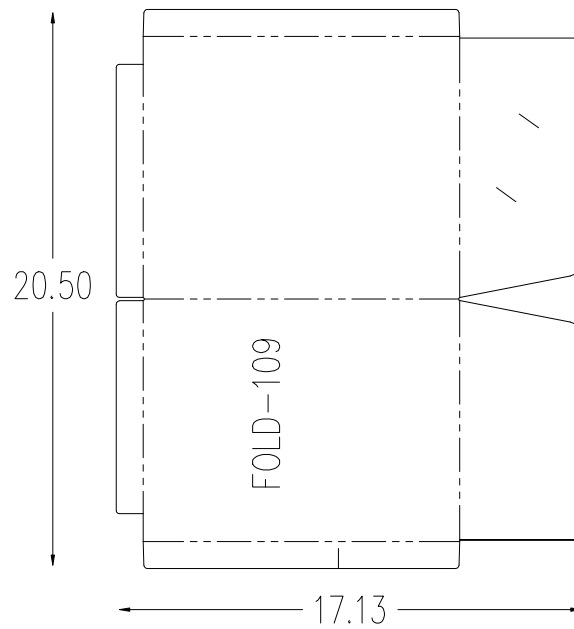

# FOLDER/GLUER PRODUCTION FORMATS

FINISHED:  
9 X 4

FINISHED: 12 X 8.88

FINISHED: 8.13 X 5.59

FINISHED: 12 X 9

FINISHED: 12.13 X 9.06

FINISHED: 11.88 X 10.19

FINISHED: 9 X 12

FINISHED: 6.44 X 10

FINISHED: 8 X 5.56

FINISHED: 12.05 X 10

FINISHED:  
6.13 X 7.5

FINISHED: 12 X 4.5

FINISHED: 6.63 X 8.5

FINISHED:  
10.25 X 10.88

FINISHED:  
6.25 X 5.5

FINISHED: 20.38 X 12.59

FINISHED:  
5.13 X 15.63

FINISHED:  
15.63 X 5

FINISHED:  
39.69 X 10.75

FINISHED: 5 X 15.25

FINISHED:  
6.44 X 10.5

FINISHED: 11.5 X 9.25

FINISHED:

4.94 X 1.63

FINISHED: 12 X 9.5

FINISHED: 16.19 X 13.22

FINISHED:  
10.44 X 5.06

FINISHED:  
10 X 5

FINISHED: 14.09 X 11.34

FINISHED: 11.66 X 9.88

FINISHED: 16.06 X 9.81