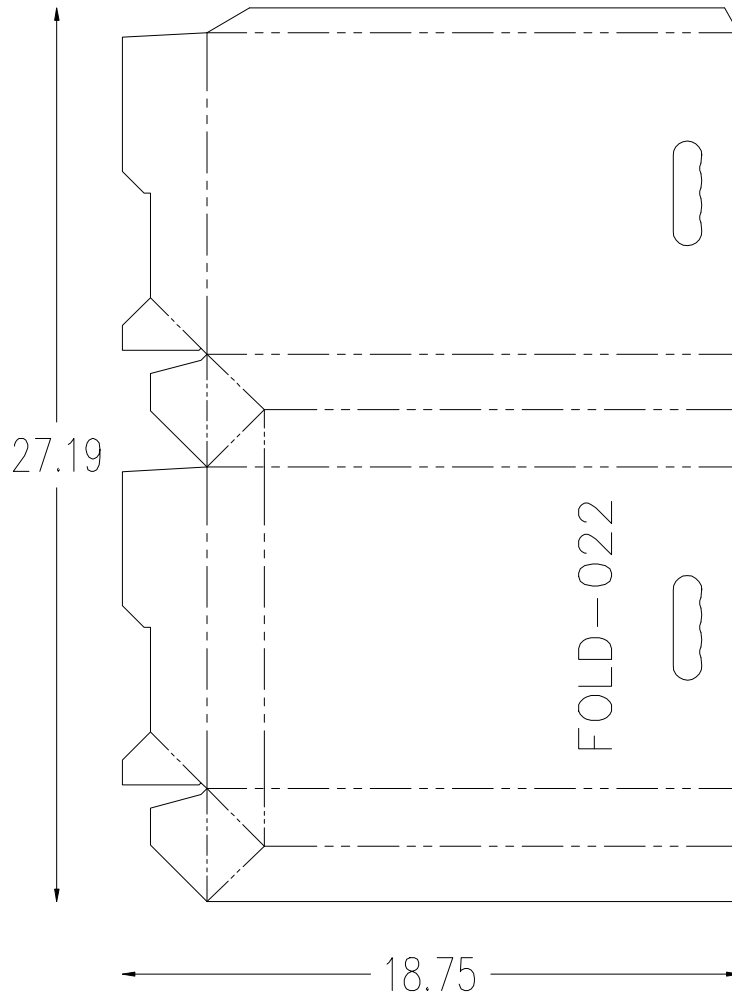

# FOLDER/GLUER PRODUCTION FORMATS

FINISHED:  
9 X 4

FINISHED: 12 X 8.88

FINISHED: 8.13 X 5.59

FINISHED: 12 X 9

FINISHED: 12.13 X 9.06

FINISHED: 11.88 X 10.19

FINISHED: 9 X 12

FINISHED:  
9.91 X 4.88

FINISHED: 22.5 X 5.94

FINISHED: 15.94 X 9.56

FINISHED:  
9.06 X 5.13

FINISHED: 24.88 X 12.63

FINISHED: 13 X 9.38

FINISHED:  
10.88 X 5.94

FINISHED: 7.94 X 7.94

FINISHED: 20.38 X 12.59

FINISHED:  
5.13 X 15.63

FINISHED:  
15.63 X 5

FINISHED:  
39.69 X 10.75

FINISHED: 5 X 15.25

FINISHED:  
6.44 X 10.5

FINISHED: 11.5 X 9.25

FINISHED:

4.94 X 1.63

FINISHED: 12 X 9.5

FINISHED: 16.19 X 13.22

FINISHED:  
10.44 X 5.06

FINISHED:  
10 X 5

FINISHED: 14.09 X 11.34

FINISHED: 11.66 X 9.88

FINISHED: 16.06 X 9.81