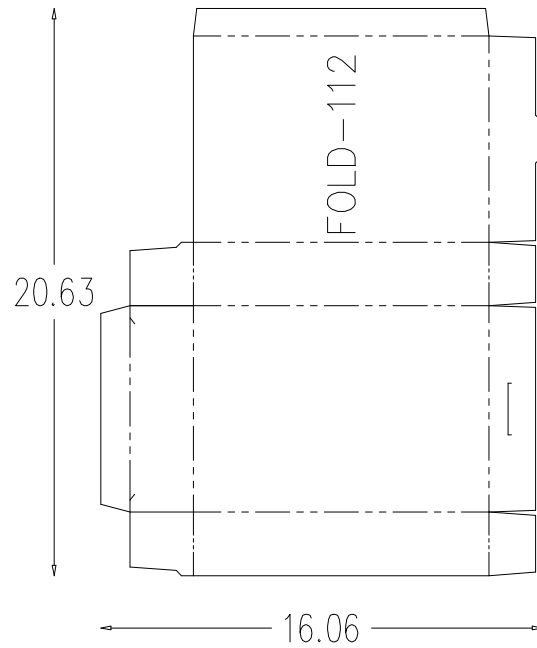

# FOLDER/GLUER PRODUCTION FORMATS

FINISHED:  
9 X 4

FINISHED: 12 X 8.88

FINISHED: 8.13 X 5.59

FINISHED: 12 X 9

FINISHED: 12.13 X 9.06

FINISHED: 11.88 X 10.19

FINISHED: 9 X 12

FINISHED: 6.44 X 10

FINISHED: 8 X 5.56

FINISHED: 12.05 X 10

FINISHED:  
6.13 X 7.5

FINISHED: 12 X 4.5

FINISHED: 6.63 X 8.5

FINISHED:  
10.25 X 10.88

FINISHED:  
6.25 X 5.5

FINISHED: 20.38 X 12.59

FINISHED:  
5.13 X 15.63

FINISHED:  
15.63 X 5

FINISHED:  
39.69 X 10.75

FINISHED: 5 X 15.25

FINISHED:  
6.44 X 10.5

FINISHED: 11.5 X 9.25

FINISHED:

4.94 X 1.63

FINISHED: 12 X 9.5

FINISHED: 16.19 X 13.22

FINISHED:  
10.44 X 5.06

FINISHED:  
10 X 5

FINISHED: 14.09 X 11.34

FINISHED: 11.66 X 9.88

FINISHED: 16.06 X 9.81