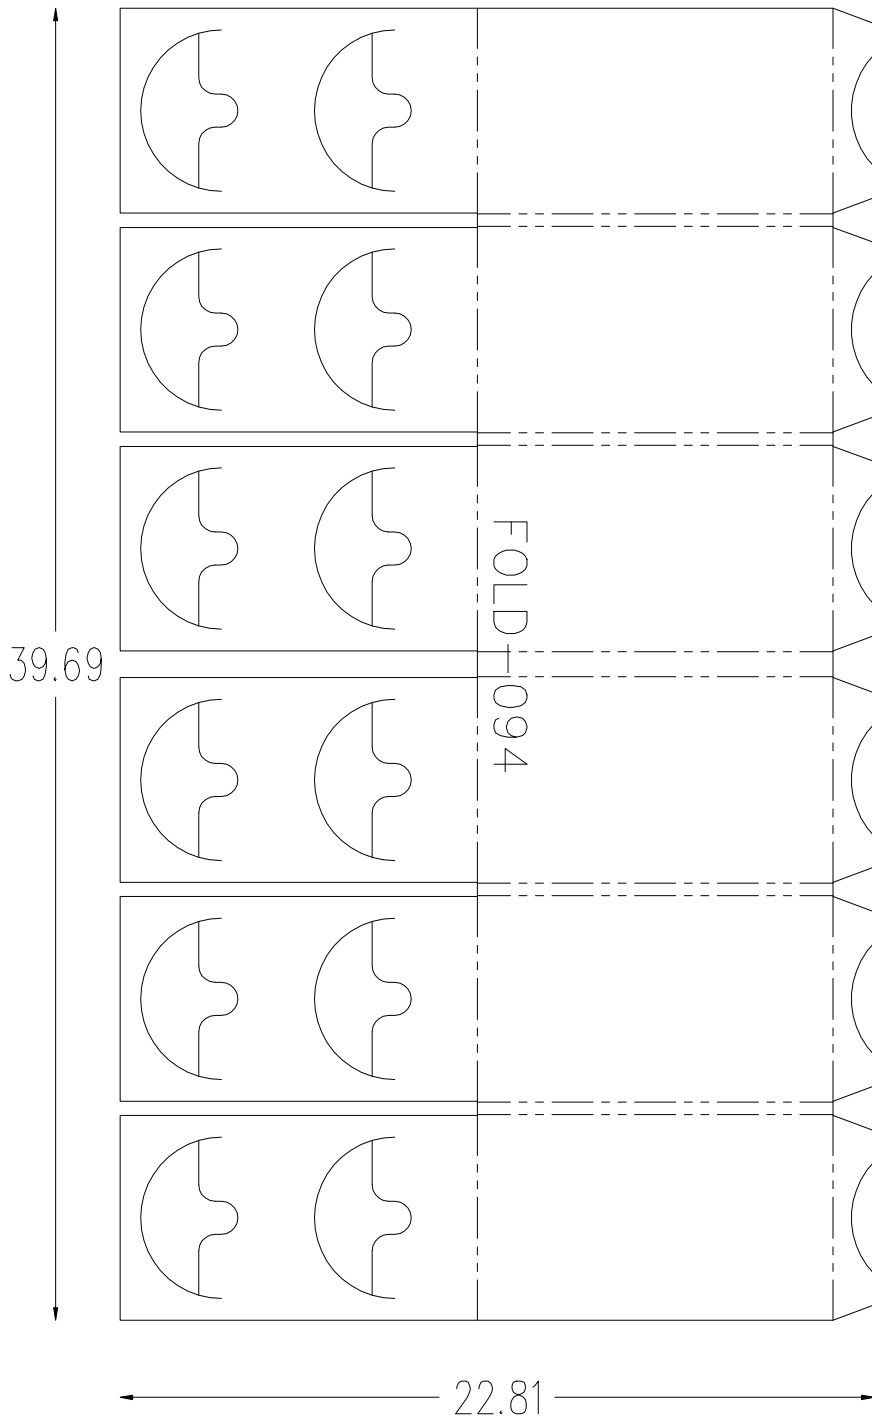

# FOLDER/GLUER PRODUCTION FORMATS

FINISHED:  
9 X 4

FINISHED: 12 X 8.88

FINISHED: 8.13 X 5.59

FINISHED: 12 X 9

FINISHED: 12.13 X 9.06

FINISHED: 11.88 X 10.19

FINISHED: 9 X 12

FINISHED: 6.44 X 10

FINISHED: 8 X 5.56

FINISHED: 12.05 X 10

FINISHED:  
6.13 X 7.5

FINISHED: 12 X 4.5

FINISHED: 6.63 X 8.5

FINISHED:  
10.25 X 10.88

FINISHED:  
6.25 X 5.5

FINISHED: 20.38 X 12.59

FINISHED:  
5.13 X 15.63

FINISHED:  
15.63 X 5

FINISHED:  
39.69 X 10.75

FINISHED: 5 X 15.25

FINISHED:  
6.44 X 10.5

FINISHED: 11.5 X 9.25

FINISHED:

4.94 X 1.63

FINISHED: 12 X 9.5

FINISHED: 16.19 X 13.22

FINISHED:  
10.44 X 5.06

FINISHED:  
10 X 5

FINISHED: 14.09 X 11.34

FINISHED: 11.66 X 9.88

FINISHED: 16.06 X 9.81