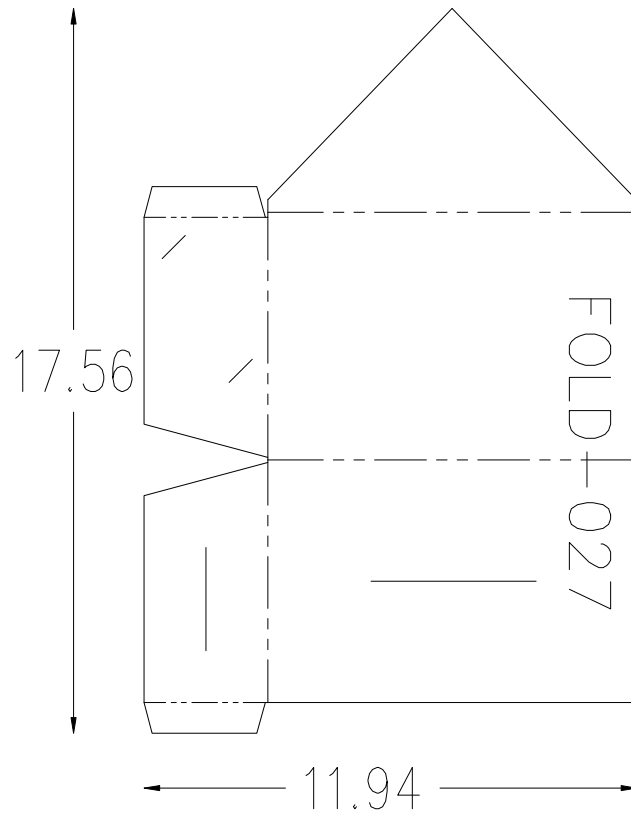

# FOLDER/GLUER PRODUCTION FORMATS

FINISHED:  
9 X 4

FINISHED: 12 X 8.88

FINISHED: 8.13 X 5.59

FINISHED: 12 X 9

FINISHED: 12.13 X 9.06

FINISHED: 11.88 X 10.19

FINISHED: 9 X 12

FINISHED: 4.25 X 9

FINISHED:  
5 X 5

FINISHED:  
3 X 4

FINISHED: 11.5 X 9.31

FINISHED: 8.94 X 6

FINISHED:  
11.78 X 9.56

FINISHED: 12 X 9.53

FINISHED: 7.25 X 5.5

FINISHED: 8 X 5.59

FINISHED: 12 X 6

FINISHED: 11.38 X 7.38

FINISHED: 12 X 9

FINISHED: 11 X 7

FINISHED: 12 X 9.31

FINISHED: 12 X 18.63

FINISHED: 12 X 9

FINISHED: 11.69 X 16.5

FINISHED: 17.74 X 13.19

FINISHED:

5.81 X 8.44

FINISHED:  
8.25 X 3.13

FINISHED:  
6.5 X 3.44

FINISHED:  
4 X 7.5

FINISHED:  
9.91 X 4.88