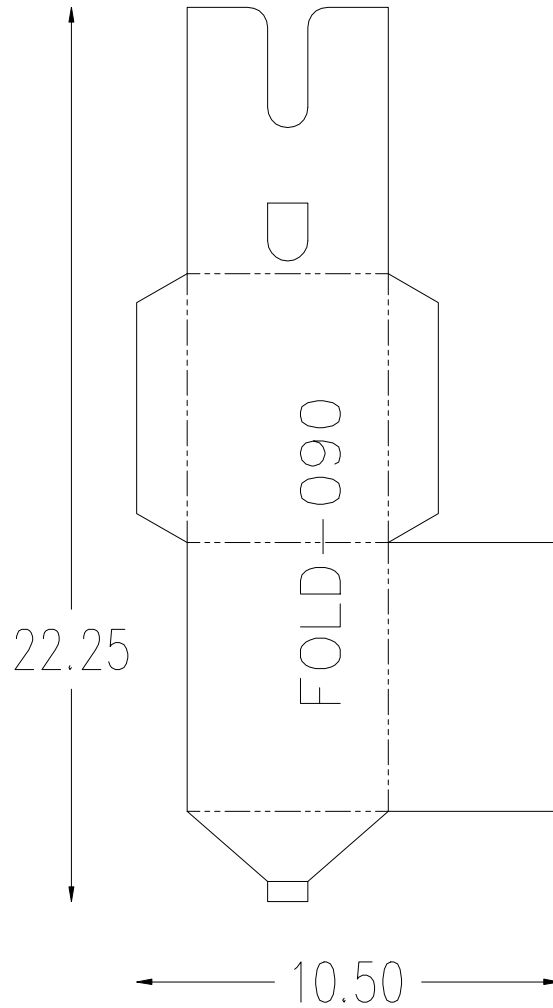

# FOLDER/GLUER PRODUCTION FORMATS

FINISHED:  
9 X 4

FINISHED: 12 X 8.88

FINISHED: 8.13 X 5.59

FINISHED: 12 X 9

FINISHED: 12.13 X 9.06

FINISHED: 11.88 X 10.19

FINISHED: 9 X 12

FINISHED: 6.44 X 10

FINISHED: 8 X 5.56

FINISHED: 12.05 X 10

FINISHED:  
6.13 X 7.5

FINISHED: 12 X 4.5

FINISHED: 6.63 X 8.5

FINISHED:  
10.25 X 10.88

FINISHED:  
6.25 X 5.5

FINISHED: 20.38 X 12.59

FINISHED:  
5.13 X 15.63

FINISHED:  
15.63 X 5

FINISHED:  
39.69 X 10.75

FINISHED: 5 X 15.25

FINISHED:  
6.44 X 10.5

FINISHED: 11.5 X 9.25

FINISHED:

4.94 X 1.63

FINISHED: 12 X 9.5

FINISHED: 16.19 X 13.22

FINISHED:  
10.44 X 5.06

FINISHED:  
10 X 5

FINISHED: 14.09 X 11.34

FINISHED: 11.66 X 9.88

FINISHED: 16.06 X 9.81