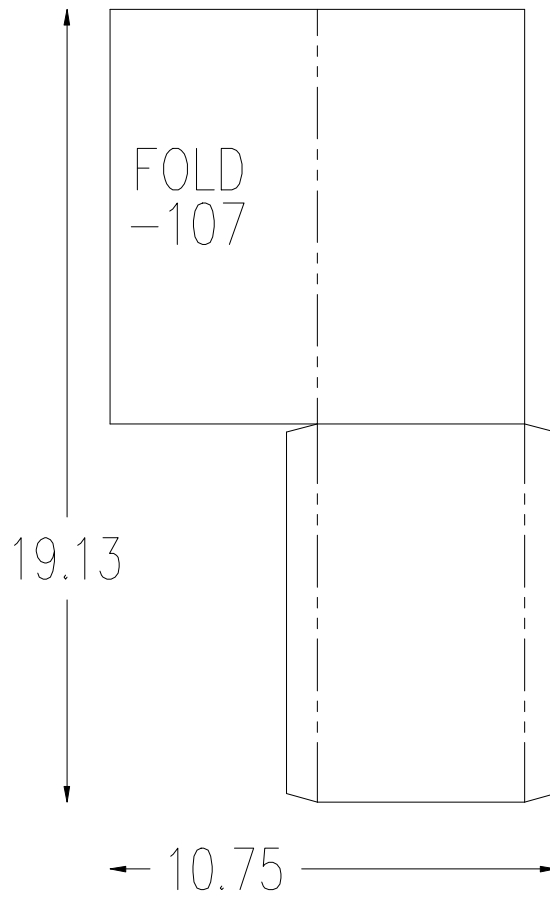

# FOLDER/GLUER PRODUCTION FORMATS

FINISHED:  
9 X 4

FINISHED: 12 X 8.88

FINISHED: 8.13 X 5.59

FINISHED: 12 X 9

FINISHED: 12.13 X 9.06

FINISHED: 11.88 X 10.19

FINISHED: 9 X 12

FINISHED:  
9.91 X 4.88

FINISHED: 22.5 X 5.94

FINISHED: 15.94 X 9.56

FINISHED:  
9.06 X 5.13

FINISHED: 24.88 X 12.63

FINISHED: 13 X 9.38

FINISHED:  
10.88 X 5.94

FINISHED: 7.94 X 7.94

FINISHED: 20.38 X 12.59

FINISHED:  
5.13 X 15.63

FINISHED:  
15.63 X 5

FINISHED:  
39.69 X 10.75

FINISHED: 5 X 15.25

FINISHED:  
6.44 X 10.5

FINISHED: 11.5 X 9.25

FINISHED:

4.94 X 1.63

FINISHED: 12 X 9.5

FINISHED: 16.19 X 13.22

FINISHED:  
10.44 X 5.06

FINISHED:  
10 X 5

FINISHED: 14.09 X 11.34

FINISHED: 11.66 X 9.88

FINISHED: 16.06 X 9.81