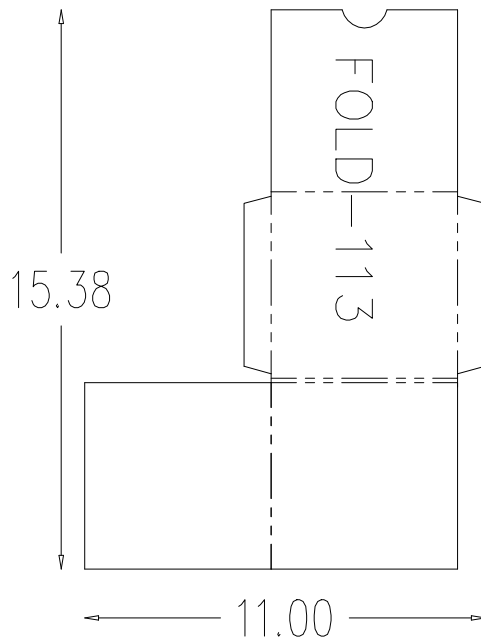

# FOLDER/GLUER PRODUCTION FORMATS

FINISHED:  
9 X 4

FINISHED: 12 X 8.88

FINISHED: 8.13 X 5.59

FINISHED: 12 X 9

FINISHED: 12.13 X 9.06

FINISHED: 11.88 X 10.19

FINISHED: 9 X 12

FINISHED: 20.38 X 12.59

FINISHED:  
5.13 X 15.63

FINISHED:  
15.63 X 5

FINISHED:  
39.69 X 10.75

FINISHED: 5 X 15.25

FINISHED:  
6.44 X 10.5

FINISHED: 11.5 X 9.25

FINISHED:

4.94 X 1.63

FINISHED: 12 X 9.5

FINISHED: 16.19 X 13.22

FINISHED:  
10.44 X 5.06

FINISHED:  
10 X 5

FINISHED: 14.09 X 11.34

FINISHED: 11.66 X 9.88

FINISHED: 16.06 X 9.81

FINISHED:  
11.56 X 3.63

FINISHED: 15.25 X 5.69

FINISHED:  
10.19 X 4.63

FINISHED:  
10.38 X 5.25

**BRANDTJEN & KLUGE, INC.**

*Print Finishing Solutions*

539 Blanding Woods Road,  
St. Croix Falls, WI 54024 USA