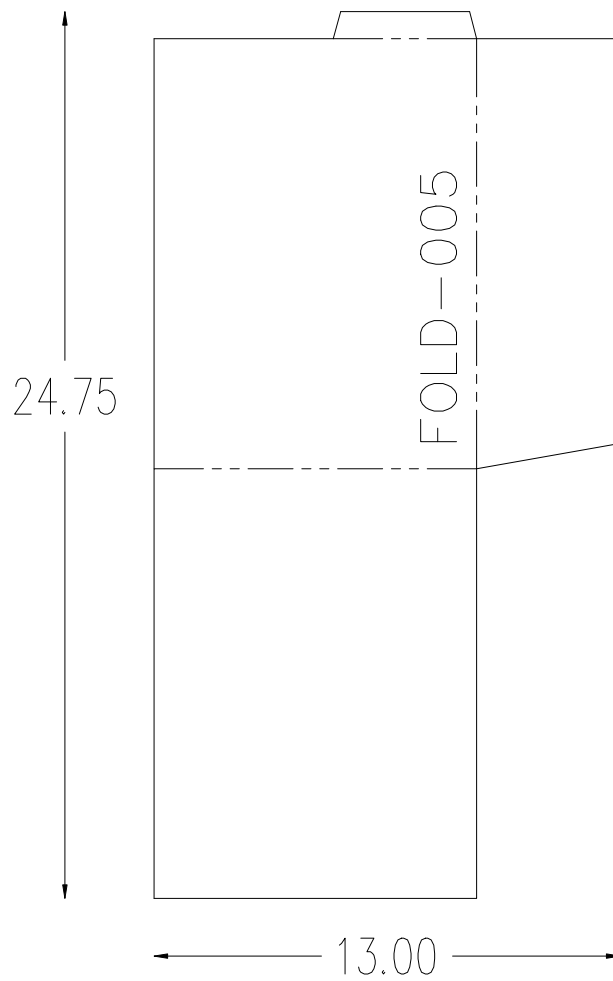

# FOLDER/GLUER PRODUCTION FORMATS

FINISHED:  
9 X 4

FINISHED: 12 X 8.88

FINISHED: 8.13 X 5.59

FINISHED: 12 X 9

FINISHED: 12.13 X 9.06

FINISHED: 11.88 X 10.19

FINISHED: 9 X 12

FINISHED: 4.97 X 9

FINISHED:  
11 X 6.9

FINISHED:  
8.50 X 8.06

FINISHED: 8.69 X 8.69

FINISHED:  
4.16 X 7.66

FINISHED: 14.5 X 17.5

FINISHED: 9 X 6

FINISHED:  
5.56 X 5

FINISHED: 11.69 X 16.5

FINISHED: 17.74 X 13.19

FINISHED:

5.81 X 8.44

FINISHED:  
8.25 X 3.13

FINISHED:  
6.5 X 3.44

FINISHED:  
4 X 7.5

FINISHED:  
9.91 X 4.88

4.94 X 1.63

FINISHED: 12 X 9.5

FINISHED: 16.19 X 13.22

FINISHED:  
10.44 X 5.06

FINISHED:  
10 X 5

FINISHED: 14.09 X 11.34

FINISHED: 11.66 X 9.88

FINISHED: 16.06 X 9.81