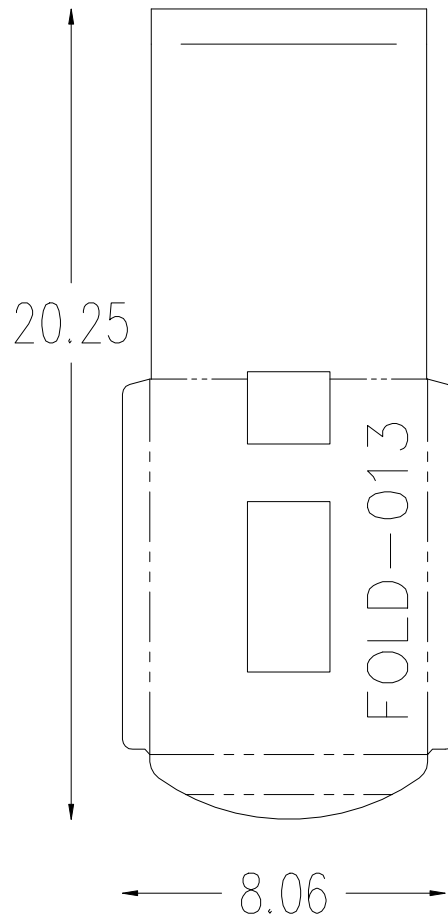

# FOLDER/GLUER PRODUCTION FORMATS

FINISHED:  
9 X 4

FINISHED: 12 X 8.88

FINISHED: 8.13 X 5.59

FINISHED: 12 X 9

FINISHED: 12.13 X 9.06

FINISHED: 11.88 X 10.19

FINISHED: 9 X 12

FINISHED: 4.97 X 9

FINISHED:  
11 X 6.9

FINISHED:  
8.50 X 8.06

FINISHED: 8.69 X 8.69

FINISHED:  
4.16 X 7.66

FINISHED: 14.5 X 17.5

FINISHED: 9 X 6

FINISHED:  
5.56 X 5

FINISHED: 8 X 5.59

FINISHED: 12 X 6

FINISHED: 11.38 X 7.38

FINISHED: 12 X 9

FINISHED: 11 X 7

FINISHED: 12 X 9.31

FINISHED: 12 X 18.63

FINISHED: 12 X 9

4.94 X 1.63

FINISHED: 12 X 9.5

FINISHED: 16.19 X 13.22

FINISHED:  
10.44 X 5.06

FINISHED:  
10 X 5

FINISHED: 14.09 X 11.34

FINISHED: 11.66 X 9.88

FINISHED: 16.06 X 9.81