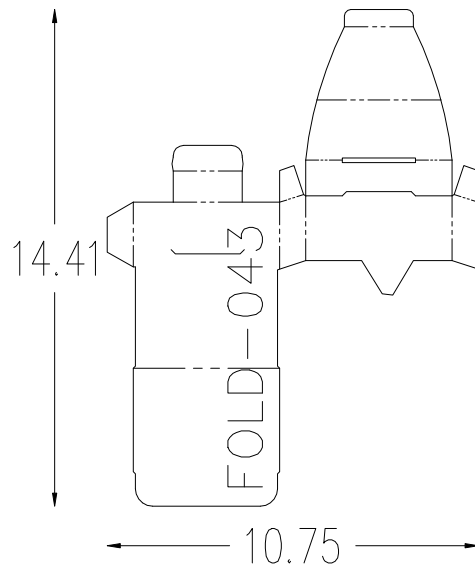

# FOLDER/GLUER PRODUCTION FORMATS

FINISHED:  
9 X 4

FINISHED: 12 X 8.88

FINISHED: 8.13 X 5.59

FINISHED: 12 X 9

FINISHED: 12.13 X 9.06

FINISHED: 11.88 X 10.19

FINISHED: 9 X 12

FINISHED: 12.47 X 9.5

FINISHED: 12.5X 18.88

FINISHED: 11.75 X 9.44

FINISHED: 24.5 X 9.66

FINISHED: 18.63 X 12

FINISHED: 10.68 X 12.5

FINISHED:  
14.41 X 5

FINISHED:  
8.25 X 3.88

FINISHED: 11.69 X 16.5

FINISHED: 17.74 X 13.19

FINISHED:

5.81 X 8.44

FINISHED:  
8.25 X 3.13

FINISHED:  
6.5 X 3.44

FINISHED:  
4 X 7.5

FINISHED:  
9.91 X 4.88

FINISHED:  
9.91 X 4.88

FINISHED: 22.5 X 5.94

FINISHED: 15.94 X 9.56

FINISHED:  
9.06 X 5.13

FINISHED: 24.88 X 12.63

FINISHED: 13 X 9.38

FINISHED:  
10.88 X 5.94

FINISHED: 7.94 X 7.94