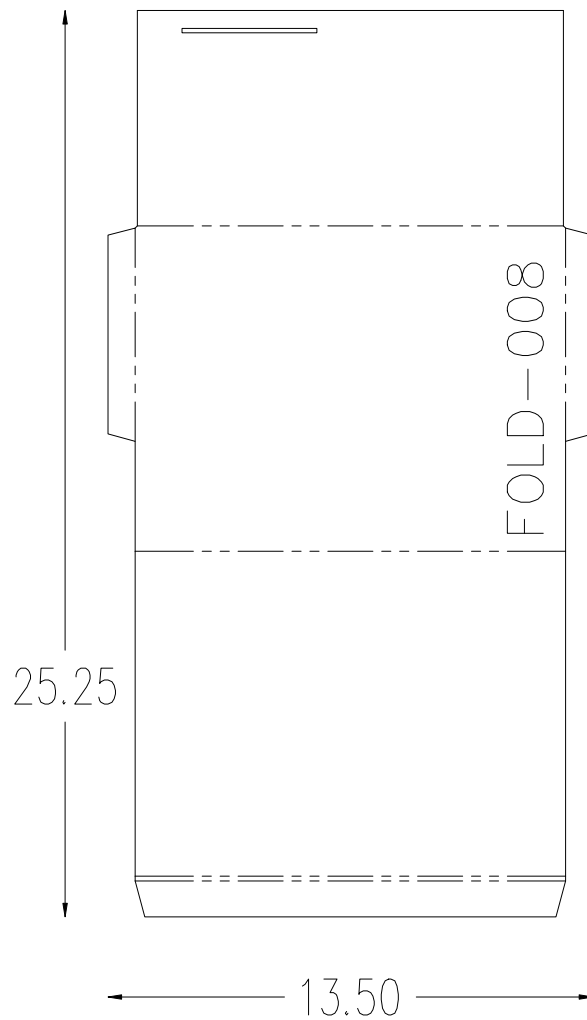

# FOLDER/GLUER PRODUCTION FORMATS

FINISHED:  
9 X 4

FINISHED: 12 X 8.88

FINISHED: 8.13 X 5.59

FINISHED: 12 X 9

FINISHED: 12.13 X 9.06

FINISHED: 11.88 X 10.19

FINISHED: 9 X 12

FINISHED: 4.97 X 9

FINISHED:  
11 X 6.9

FINISHED:  
8.50 X 8.06

FINISHED: 8.69 X 8.69

FINISHED:  
4.16 X 7.66

FINISHED: 14.5 X 17.5

FINISHED: 9 X 6

FINISHED:  
5.56 X 5

FINISHED: 8 X 5.59

FINISHED: 12 X 6

FINISHED: 11.38 X 7.38

FINISHED: 12 X 9

FINISHED: 11 X 7

FINISHED: 12 X 9.31

FINISHED: 12 X 18.63

FINISHED: 12 X 9

4.94 X 1.63

FINISHED: 12 X 9.5

FINISHED: 16.19 X 13.22

FINISHED:  
10.44 X 5.06

FINISHED:  
10 X 5

FINISHED: 14.09 X 11.34

FINISHED: 11.66 X 9.88

FINISHED: 16.06 X 9.81